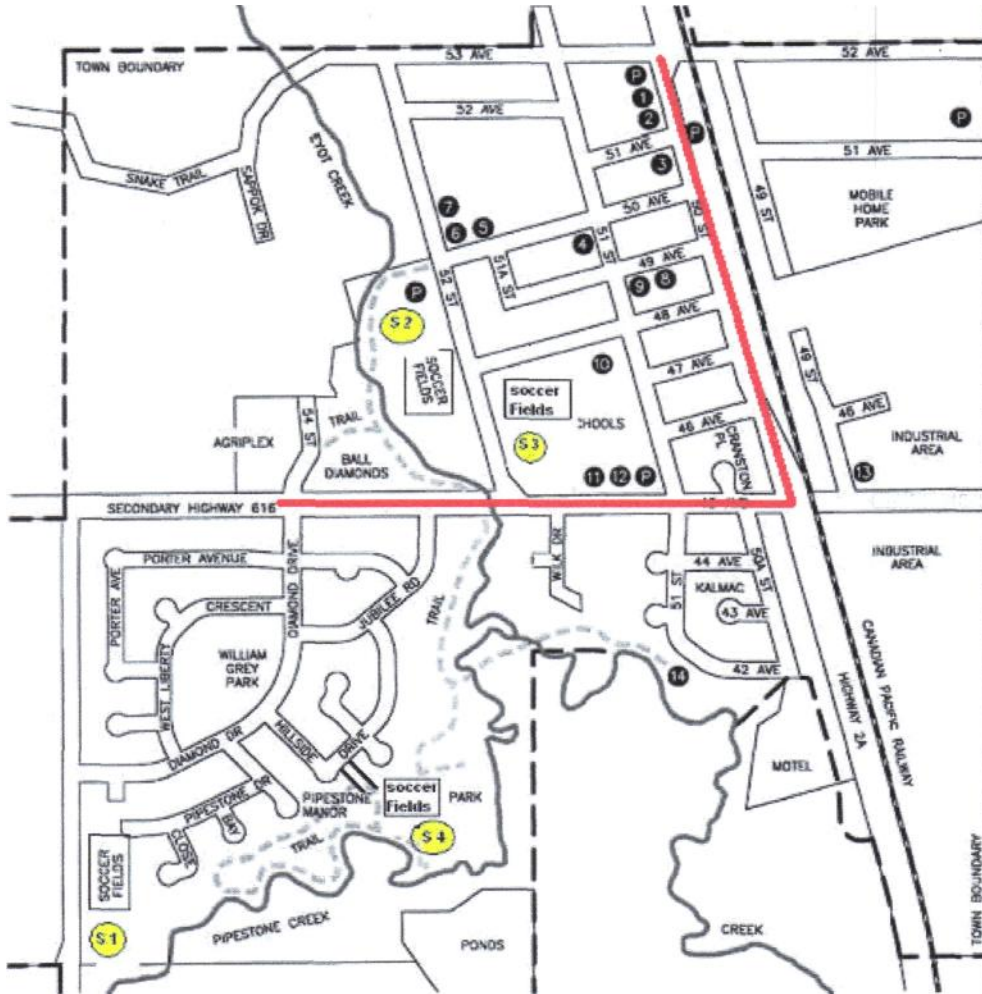

## MILLET SOCCER FIELDS

1. **S1**-Paul Pay Soccer Fields (consists of 4 mini soccer fields, 2 U8 fields & 2 U10, location of **Mini Soccer Headquarters**)
2. **S2**-Pipestone Soccer Fields (consists of 2 fields, U12 – U16)
3. **S3**-School Soccer Field (consists of 1 field U12 - U16)
4. **S4**-Moonen Heights Soccer Fields ( consists of 2 fields U12 - U 16)