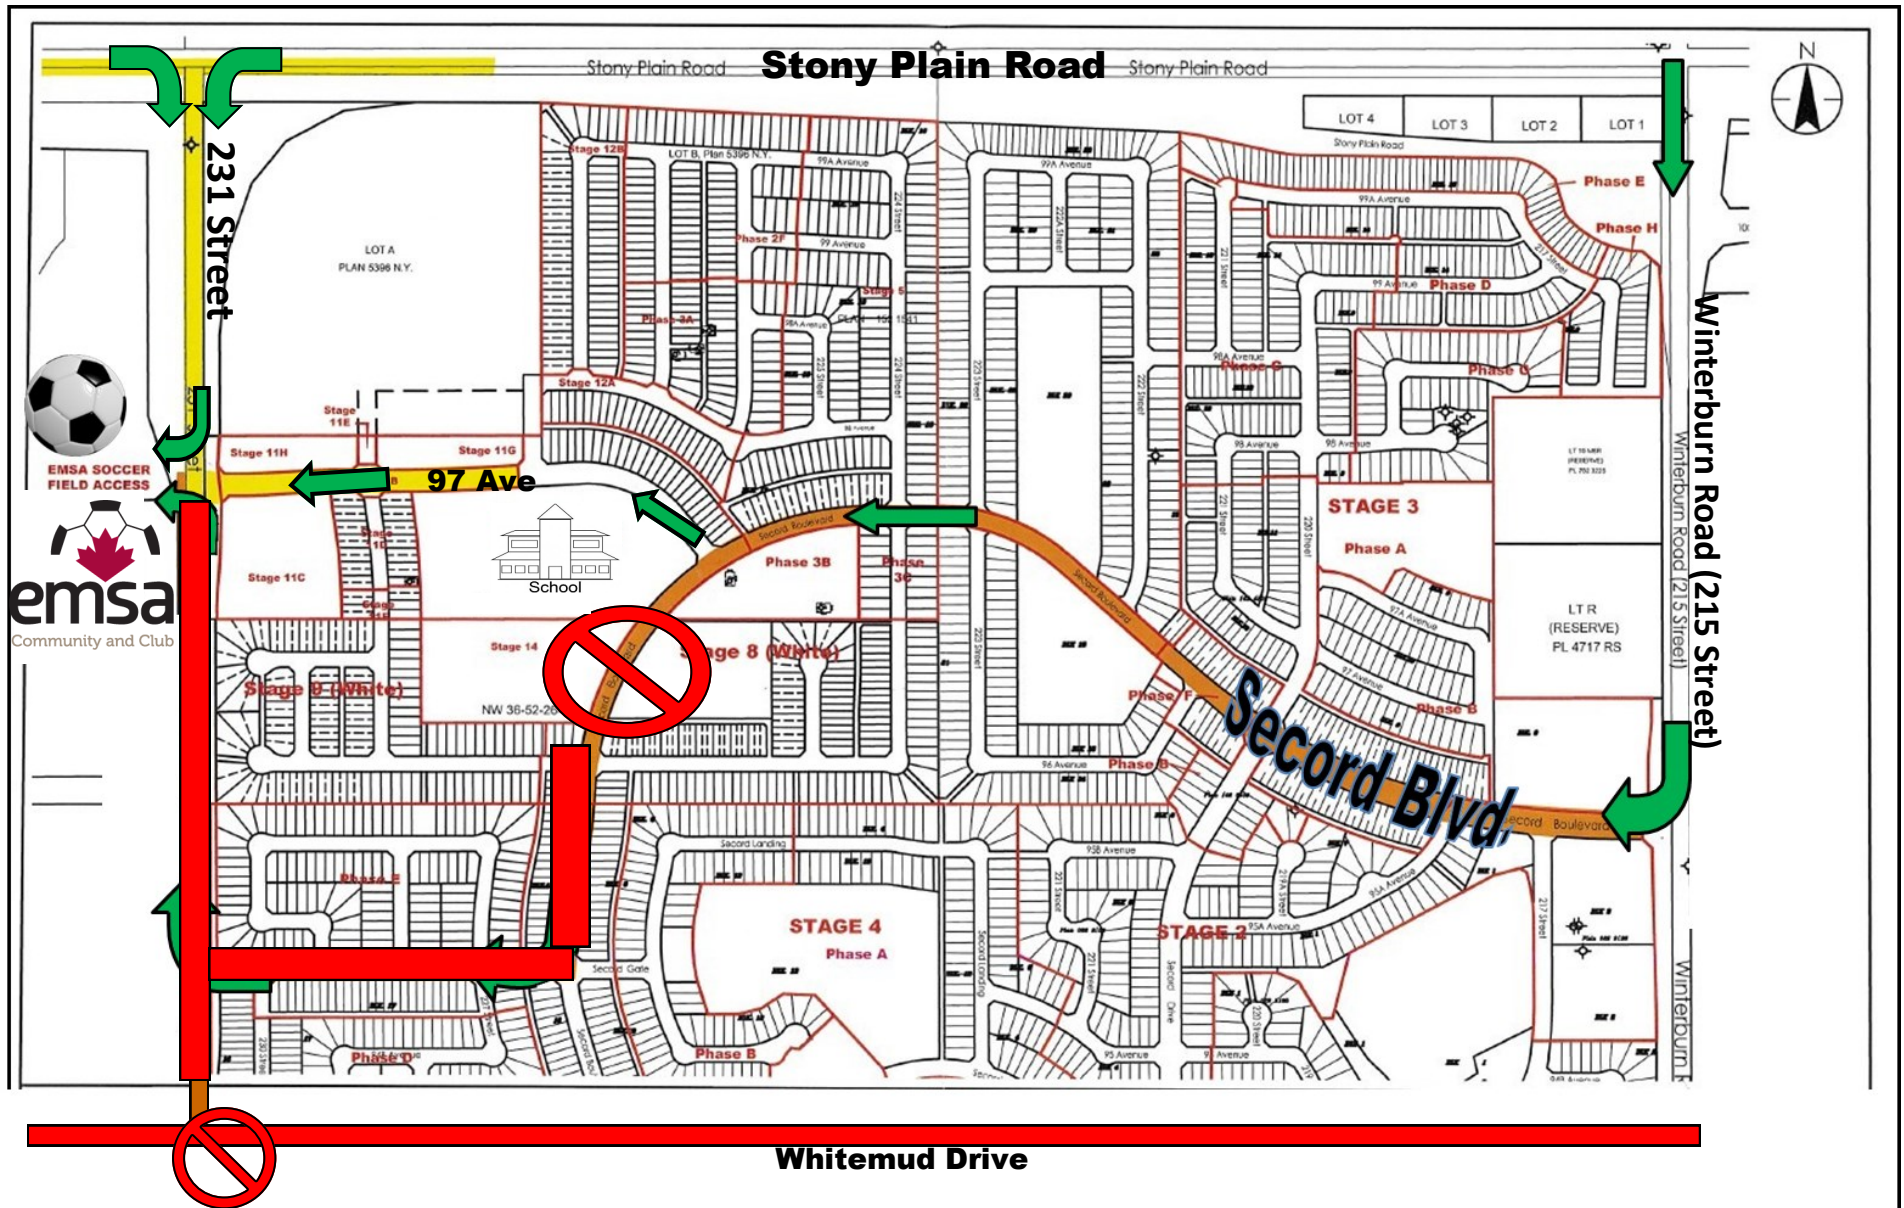

EMSA West Complex—10058—231 Street NW

EMSA West Complex – South Entrance Closed

Please be advised that you can no longer turn North off of Whitemud Drive onto 231 Street. You will need to use the Stony Plain Road or Secord neighbourhood entrances to gain access to 231 Street.