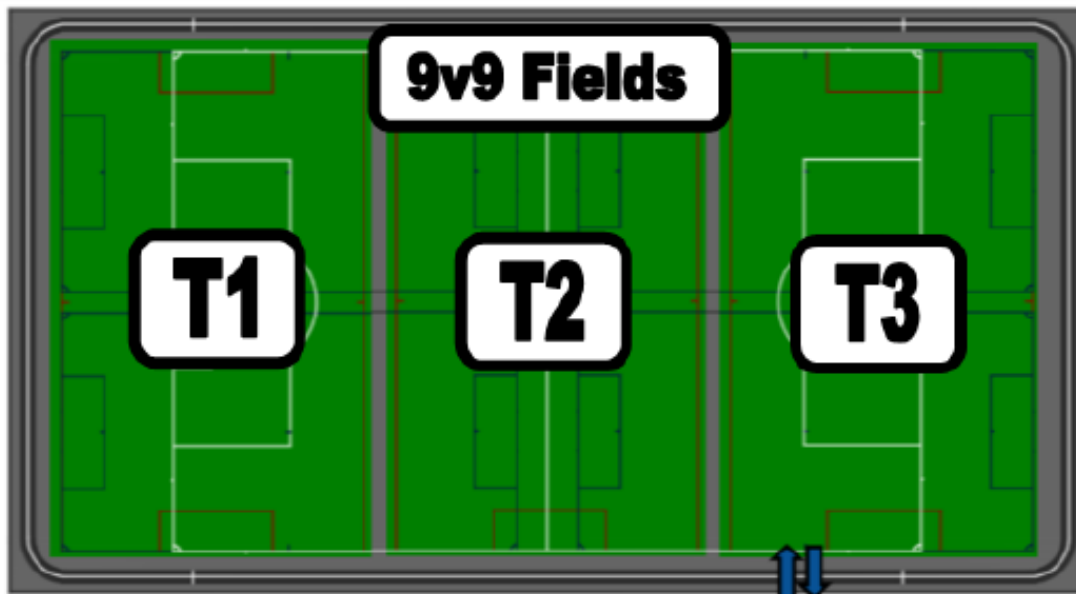

# Edmonton Soccer Dome Field Layout

## Field Layouts

The facility features several field options to accommodate different game models

Four (4) 7 v 7 Fields, 70 yards long x 37 yards wide

Three (3) 9 v 9 Fields, 77 yards long x 47 yards wide

One (1) full size FIFA regulation 11 v 11 Field, 115 yards long x 77 yards wide

Welcome to the Edmonton Soccer Dome, have fun, be safe and remember it's only a game!